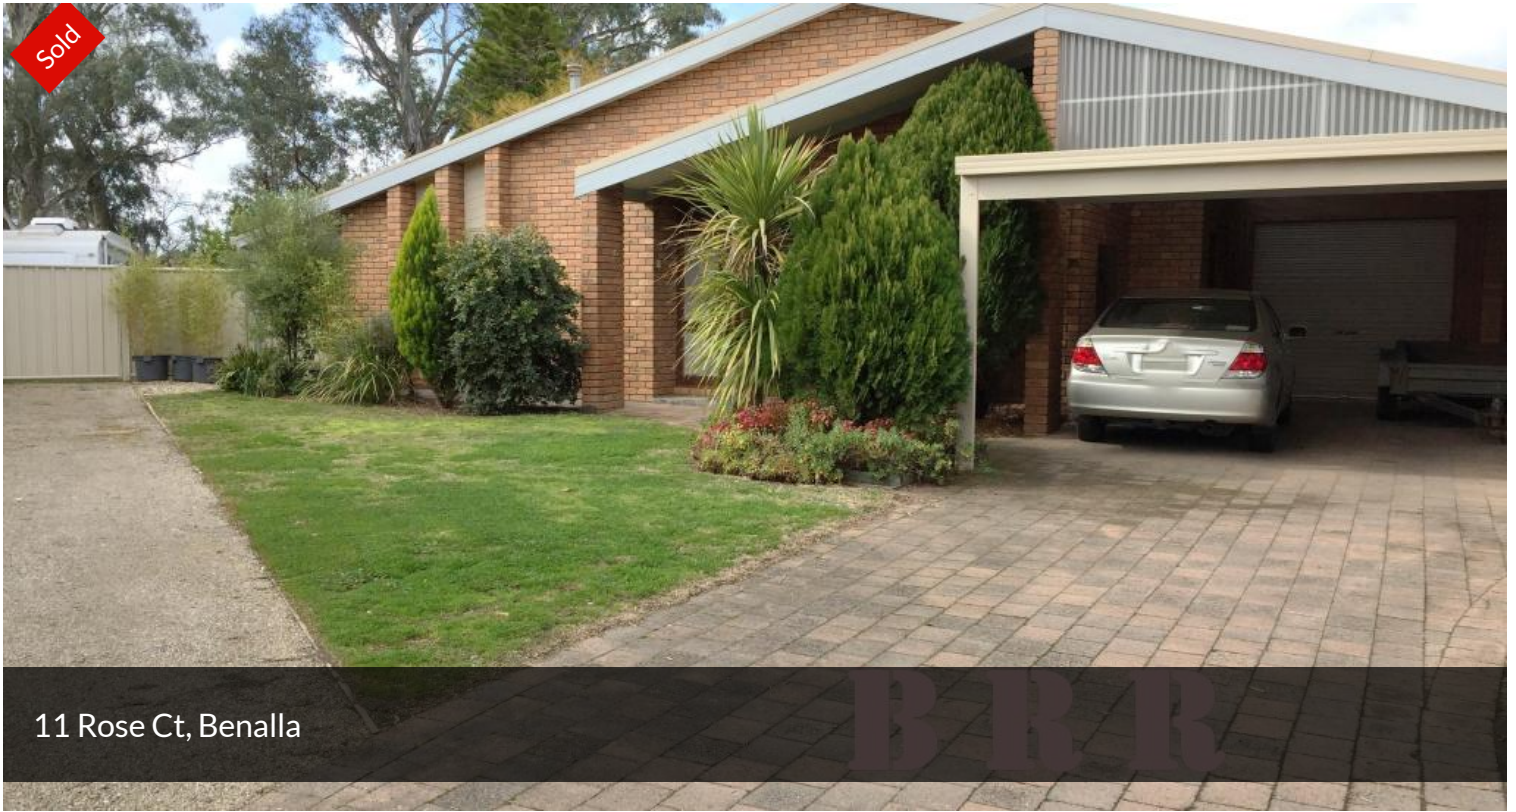

Sold

11 Rose Ct, Benalla

11 ROSE COURT

- NORTH FACING ASPECT WITH RURAL VIEWS.
- FORMAL & INFORMAL LIVING, ENSUITE, STUDY.
- LARGE BLOCK WITH BORE, L/U WORKSHOP OR GARAGE PLUS LARGE DOUBLE CARPORT.

The particulars contained herein are supplied for information only and shall not be taken as a representation in any respect on the part of the vendor or the agent. Interested parties should contact the nominated person for full and current details.

🏠 3 🚗 2 🚚 3

Price SOLD for \$369,000

Property Type Residential

Property ID 897

AGENT DETAILS

David MacKinnon - 0410556531

OFFICE DETAILS

Benalla