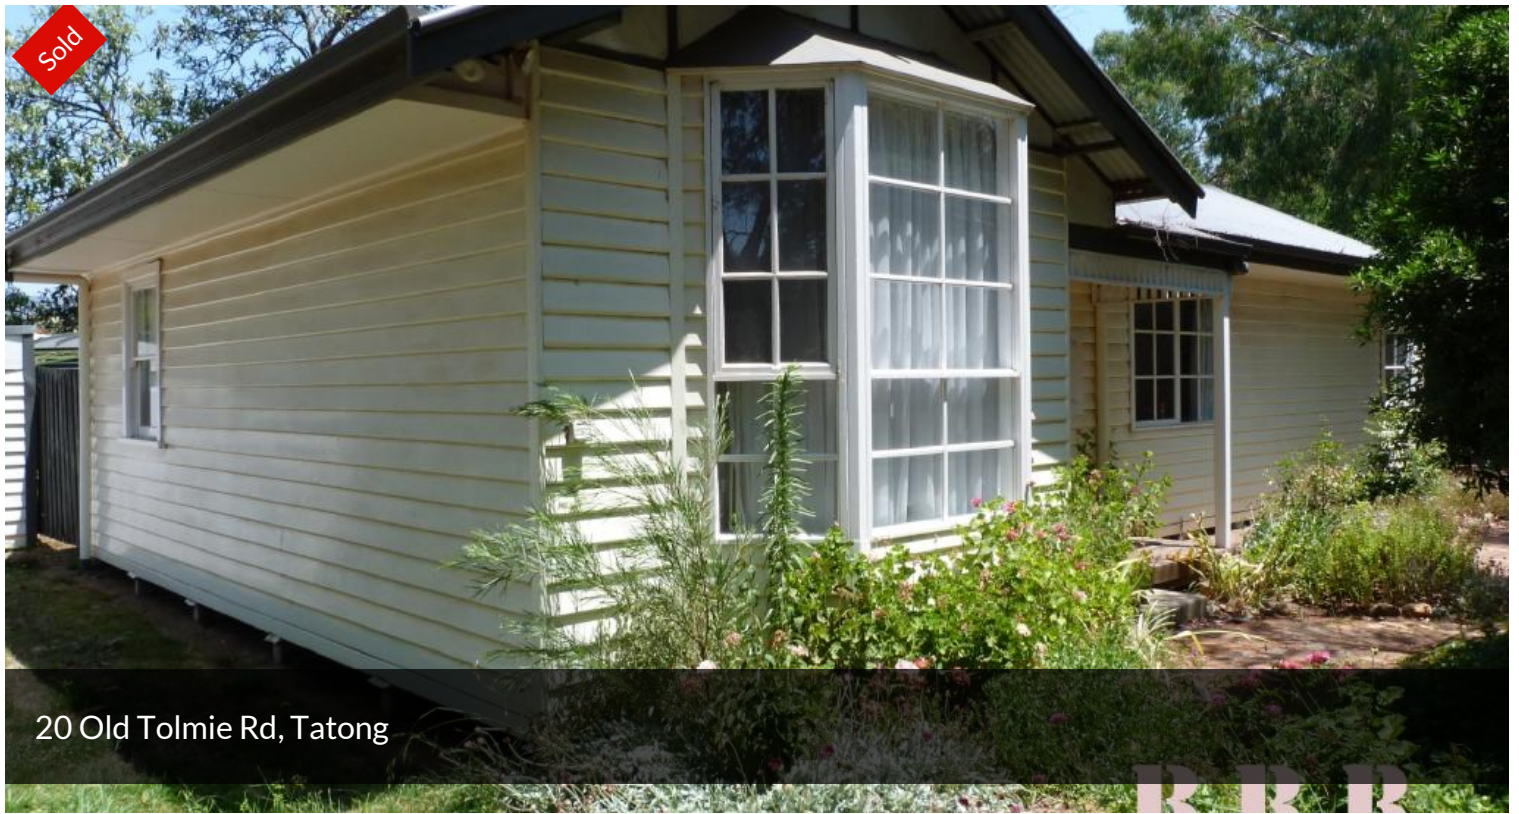

Sold

20 Old Tolmie Rd, Tatong

## 20 OLD TOLMIE ROAD TATONG

An appealing cottage in a secluded setting adjacent to the Holland Creek approx 6 km from Tatong.

The particulars contained herein are supplied for information only and shall not be taken as a representation in any respect on the part of the vendor or the agent. Interested parties should contact the nominated person for full and current details.

 2  1  1

Price SOLD for \$220,000

Property Type Residential

Property ID 1149